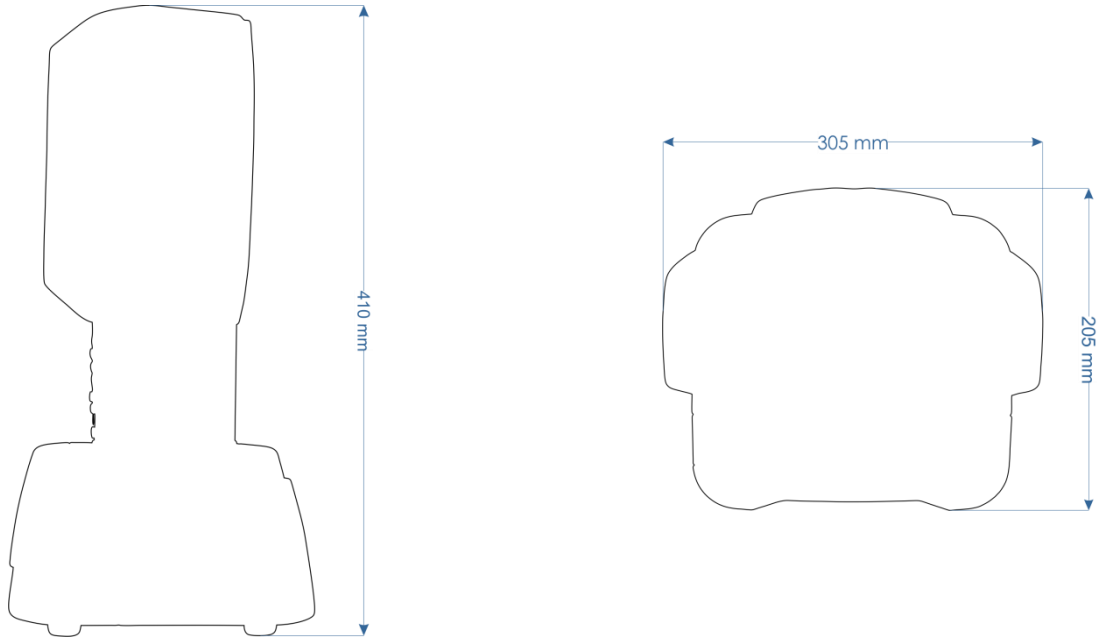

## Description

The Infinity iB-720 offers unlimited freedom by its continuous rotating on both pan and tilt movement. It offers an enormous light output due to the Osram O-Star RGBW LED's in combination with the newly developed high grade optical system with a beam angle of just 4.5°.

## Specifications

Output	Lux @ 1m:	3200
	Beam Angle:	4,5°
	Light Source:	Osram Ostar 7x15W RGBW 4-in-1
Electrical	Input Voltage:	100-240V / 50-60Hz (auto ranging)
	Power consumption:	150W at full output
Control	On-Board:	Battery powered full color display including gravity sensor
	Mode:	DMX, Auto, Master/Slave
	Control Protocol:	DMX512
	Control Personality:	Advanced 51 ch / Basic 23 ch
Optical system	Dimmer:	0-100%
	Dimmer curves:	Linear, Square, I-Square, S curve
	Dimmer speed:	Smooth, Fast
	Color balance:	Separate RGBW adjustment
	Strobe:	0-20Hz
Movement	Pan:	540°
	Tilt:	270°
	Pan/Tilt resolution:	16 bit
	Special:	Pan/Tilt change black out, User selectable Pan & Tilt ranges, 540°/360°/180°, Reverse Pan / Tilt movement.
Physical:	Color:	Black
	Housing:	Metal & Flame retardant plastic
	Fixture connections:	XLR 3&5p Data in/out, Powercon in- output
	Dimensions:	204 x 219 x 404mm
	Weight:	9 kg
Certification and Safety:	Certification:	CE
	Max. ambient temp:	40°

## Dimensions