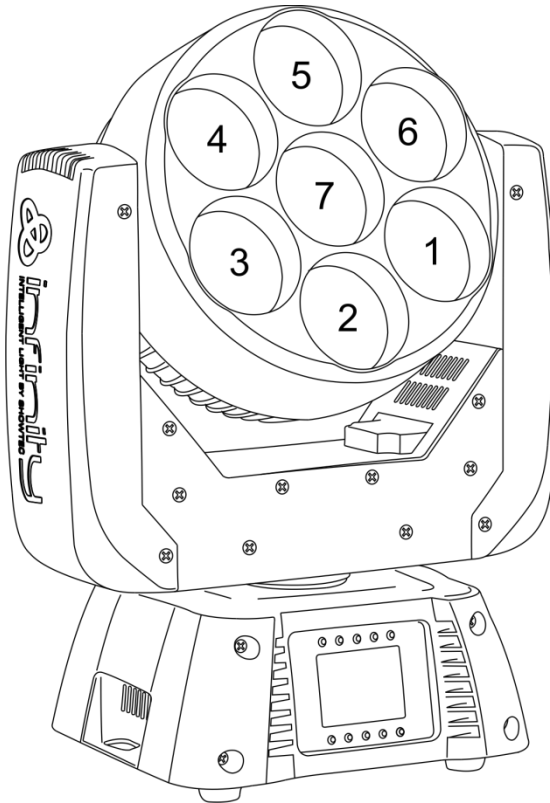

Dimensions

Pixel location