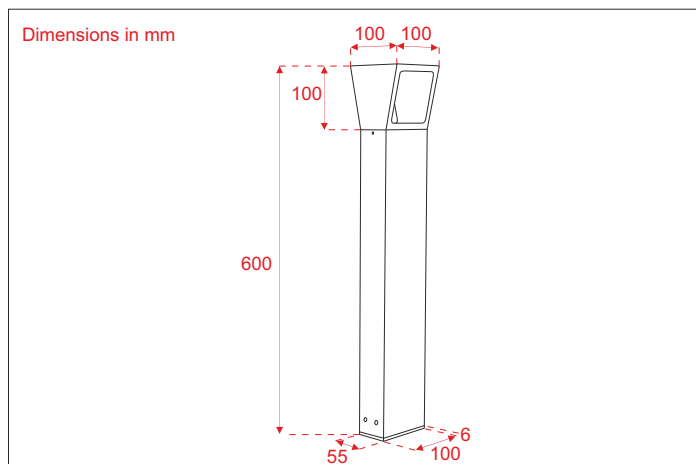

Floris-60 WW Coffee

Ordernr: A0730445

Lamp type: Garden light
 1x 6,3W 3000K warm-white Led (Samsung 18x0.35W) 540 Lumen
 Light direction: down

Build-in LED driver: IP65 / 700mA / Vf: 5.5-15V (Gallop 09BRS-P)
 Operating Power: 100-240V AC
 Power consumption: 8.7W

Housing: Aluminium powdercoated coffee 049/60336
 Weight: 2.1 Kg
 Dimensions fixture: 100 x 100 x H600 mm
 Dimensions Groundplate: 55 x 100 x 6 mm
 Classification: IP-54 Class I

61° Symm. LED-Lens	Class I	736Lm	WW 3000K
2.1	Outdoor	IP54	IES-File available

Height	Floris-30 WW (3000K)	61°	Diam.	Eavg.	Emax
0.5m			0.59m	145 Lx	473 Lx
1.0m			1.18m	37 Lx	119 Lx
1.5m			1.77m	23 Lx	75 Lx
2.0m			2.36m	9.2 Lx	30 Lx
2.5m			2.95m	7 Lx	22Lx
3.0m			3.54m	4.1 Lx	13 Lx